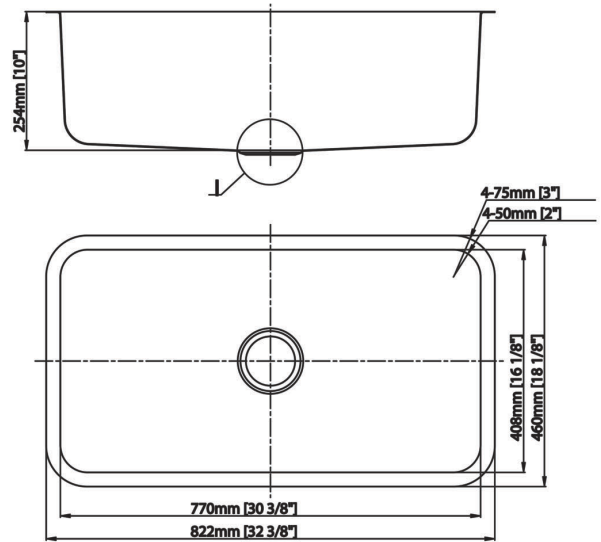

LUXURY STAINLESS STEEL SINK COLLECTION

Completely redesigned with exclusive new features for the modern kitchen

Bella Ultra 190 Dimensional Drawing Model: BE-ULTRA16-190

WEB: domainindustries.com
EMAIL: sales@domainindustries.com