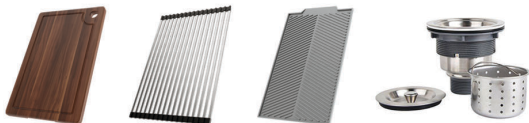

LUXURY STAINLESS STEEL SINK COLLECTION

Completely redesigned with exclusive new features for the modern kitchen

Bella Ultra 190 Dimensional Drawing Model: BE-ULTRA16-190

WEB: domainindustries.com
EMAIL: sales@domainindustries.com