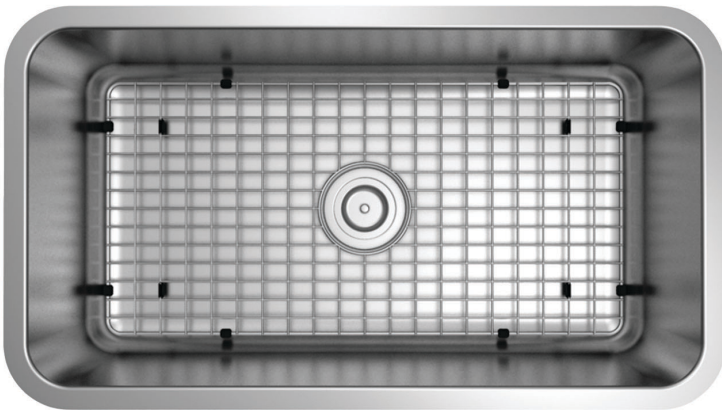

LUXURY STAINLESS STEEL SINK COLLECTION

Completely redesigned with exclusive new features for the modern kitchen

Bella Ultra 190 Dimensional Drawing Model: BE-ULTRA16-190

WEB: domainindustries.com
EMAIL: sales@domainindustries.com